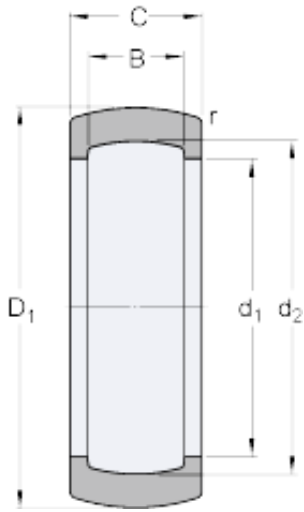

PCI BEARING LTD

RIS 203 Bearing 2D drawings and 3D CAD models

SKF RIS 203 deep groove ball bearings

Bearing No. RIS 203

Bore Diameter	40 mm
Width	12 mm
D - Outer Diameter	40 mm
B	12 mm
C	18 mm
d ₁	35.5 mm
d ₂	39.8 mm
D ₁	47.3 mm
Category	Mounted Units & Inserts
Inventory	0.0
Manufacturer Name	SKF
Minimum Buy Quantity	N/A
Weight / Kilogram	0
Product Group	M06110
Bearing outside diameter D	40 mm
d ₁	35.5 mm
d ₂	39.8 mm
D ₁	47.3 mm
r min.	1 mm
Mass rubber seating ring	0.01 kg