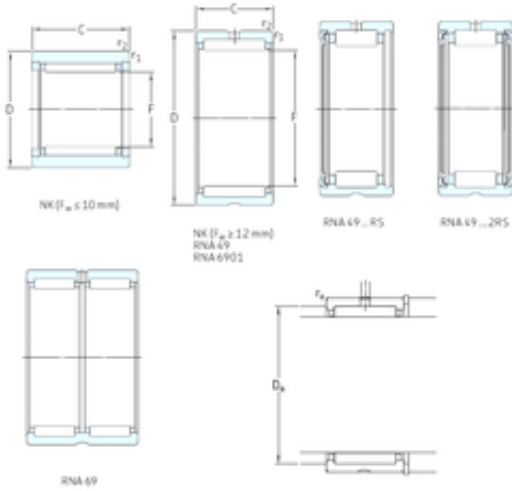

## SKF NK45/20TN needle roller bearings

Bearing No. NK45/20TN

Size	45x55x20 mm
Bore Diameter	45 mm
Outer Diameter	55 mm
Width	20 mm
Fw	45 mm
D	55 mm
C	20 mm
Weight	0,085 Kg
Basic dynamic load rating (C)	31,4 kN
Basic static load rating (C0)	65,5 kN
Fatigue load limit (Pu)	8,3
Reference speed	9000 r/min

NK45/20TN Bearing 2D drawings and 3D CAD models