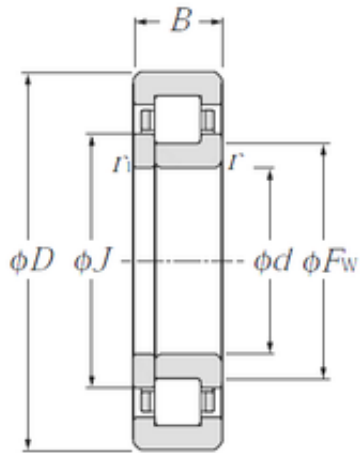

PCI BEARING LTD

45 mm x 100 mm x 36 mm NTN NUP2309E cylindrical roller bearings

Bearing No. NUP2309E

| | |
|-------------------------------|--------------|
| Size | 45x100x36 mm |
| Bore Diameter | 45 mm |
| Outer Diameter | 100 mm |
| Width | 36 mm |
| d | 45 mm |
| Fw | 58,5 mm |
| D | 100 mm |
| B | 36 mm |
| C | 36 mm |
| r min. | 1,5 mm |
| r1 min. | 1,5 mm |
| J | 64,5 mm |
| Weight | 1,41 Kg |
| Basic dynamic load rating (C) | 137 kN |
| Basic static load rating (C0) | 153 kN |
| (Grease) Lubrication Speed | 5 700 r/min |

NUP2309E Bearing 2D drawings and 3D CAD models