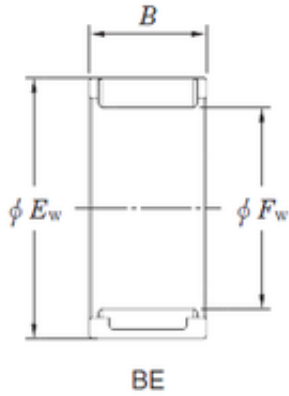

PCI BEARING LTD

KOYO BE344420ASY1B1 needle roller bearings

Bearing No. BE344420ASY1B1

Size	34x44x19.8 mm
Bore Diameter	34 mm
Outer Diameter	44 mm
Width	19,8 mm
Fw	34 mm
Ew	44 mm
B	19,8 mm
Lw	16.8 mm
Weight	0,064 Kg
Basic dynamic load rating (C)	38.6 kN

BE344420ASY1B1 Bearing 2D drawings and 3D CAD models