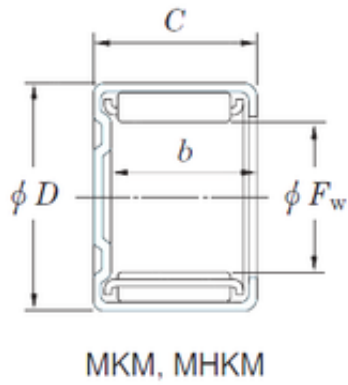

PCI BEARING LTD

KOYO MKM2526 needle roller bearings

Bearing No. MKM2526

Size	25x32x26 mm
Bore Diameter	25 mm
Outer Diameter	32 mm
Width	26 mm
Fw	25 mm
D	32 mm
C	26 mm
b	23,3 mm
Weight	0,048 Kg
Basic dynamic load rating (C)	23,7 kN
Basic static load rating (C0)	43,1 kN

MKM2526 Bearing 2D drawings and 3D CAD models